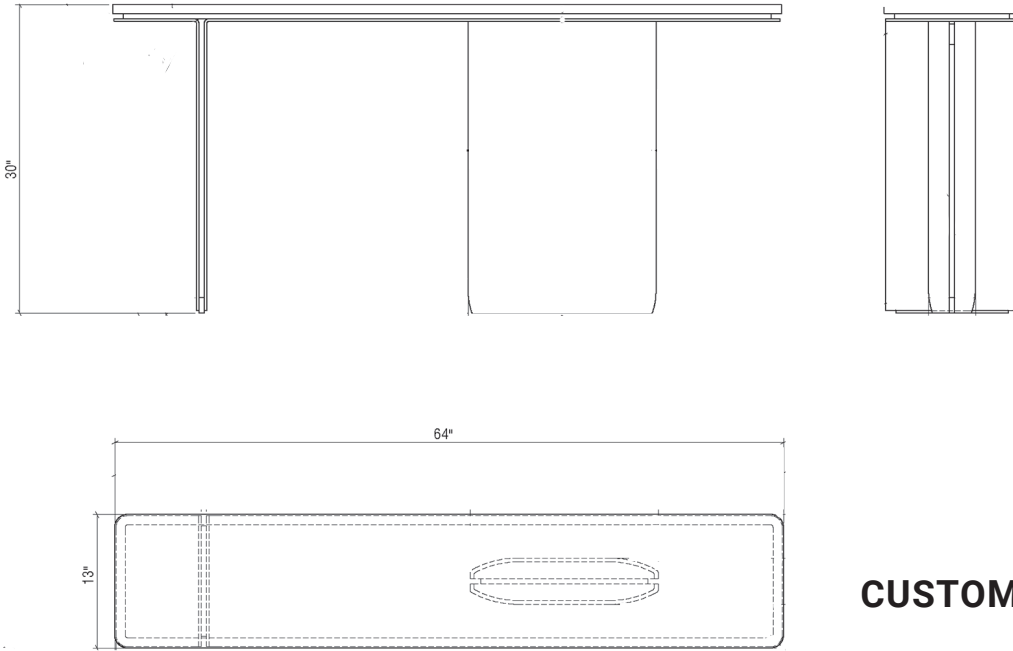

CONSOLE

CUSTOMIZATION OPTIONS

Each Desiron piece is fully customizable and available in a variety of finishes. Contact your sales rep to inquire about customization requests and to receive finish samples.