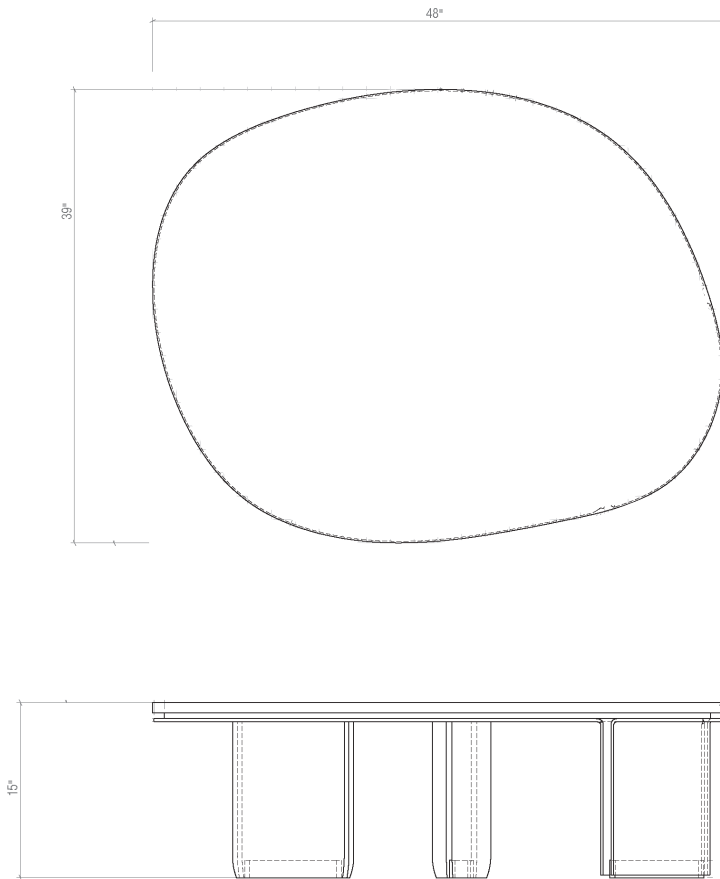

COFFEE TABLE

CUSTOMIZATION OPTIONS

Each Desiron piece is fully customizable and available in a variety of finishes. Contact your sales rep to inquire about customization requests and to receive finish samples.