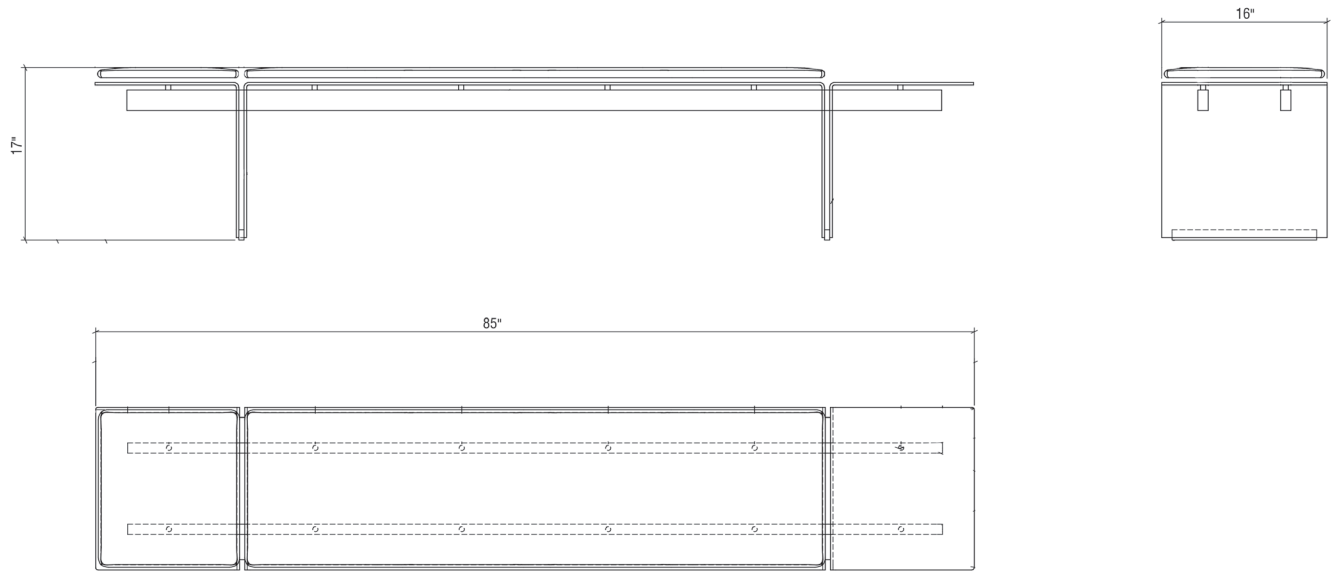

BENCH

Each Desiron piece is fully customizable and available in a variety of finishes. Contact your sales rep to inquire about customization requests and to receive finish samples.