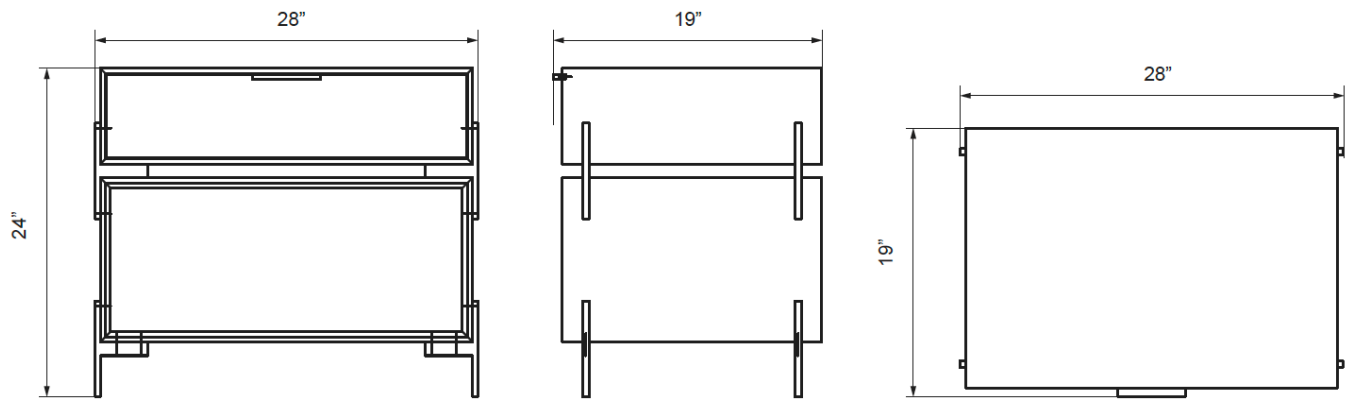

UNION SIDE TABLE-OPEN

CUSTOMIZATION OPTIONS

Each Desiron piece is fully customizable and available in a variety of finishes. Contact your sales rep to inquire about customization requests and to receive finish samples.