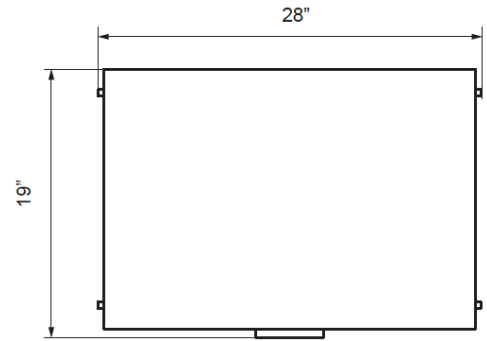

UNION SIDE TABLE-CLOSED

CUSTOMIZATION OPTIONS

Each Desiron piece is fully customizable and available in a variety of finishes. Contact your sales rep to inquire about customization requests and to receive finish samples.