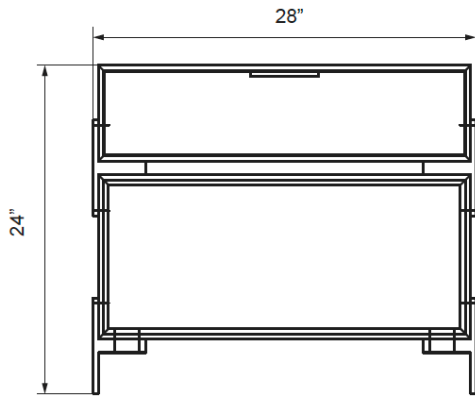

UNION SIDE TABLE-CLOSED

CUSTOMIZATION OPTIONS

Each Desiron piece is fully customizable and available in a variety of finishes. Contact your sales rep to inquire about customization requests and to receive finish samples.