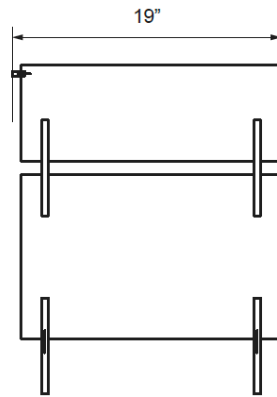

UNION SIDE TABLE-CLOSED

CUSTOMIZATION OPTIONS

Each Desiron piece is fully customizable and available in a variety of finishes. Contact your sales rep to inquire about customization requests and to receive finish samples.