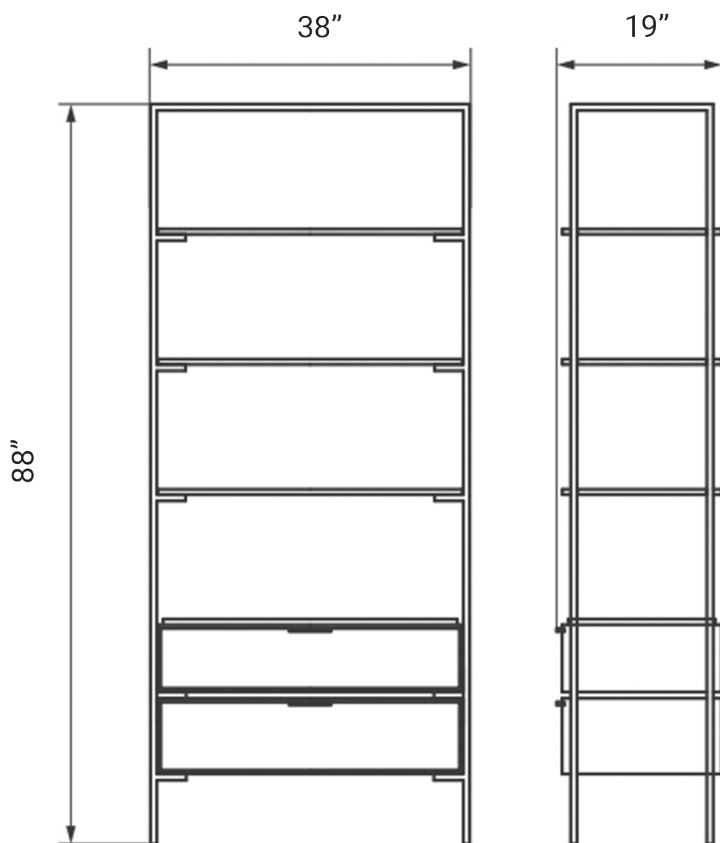

SHELVES – QUARTZ

UNION ETAGERE

Elegant and functional, this etagere features three glass shelves and two dovetailed soft-close drawers faced in leather. It stands alone, as a statement piece, or works in multiples to create architectural presence in a space. A variety of finish options provide a range of industrial modern expression, handcrafted and hand-finished by master artisans.

DES | IRON

UNION ETAGERE

CUSTOMIZATION OPTIONS

Each Desiron piece is fully customizable and available in a variety of finishes. Contact your sales rep to inquire about customization requests and to receive finish samples.

SHOWN IN QUARTZ, MATTE BRASS, CLEAR GLASS, & UPHOLSTERY

SIZE 38" x 19" x 88" H

SKU DSRN-105-ETAGERE

200 LEXINGTON AVE. SUITE 611 | NY, NY 10016

P 212.353.2600

INFO@DESIRON.COM | **DESIRON.COM**

DES | IRON