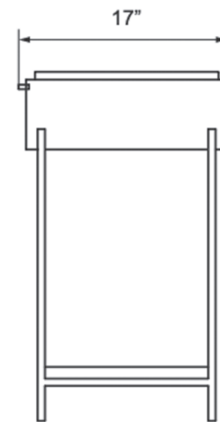

UNION CONSOLE

CUSTOMIZATION OPTIONS

Each Desiron piece is fully customizable and available in a variety of finishes. Contact your sales rep to inquire about customization requests and to receive finish samples.