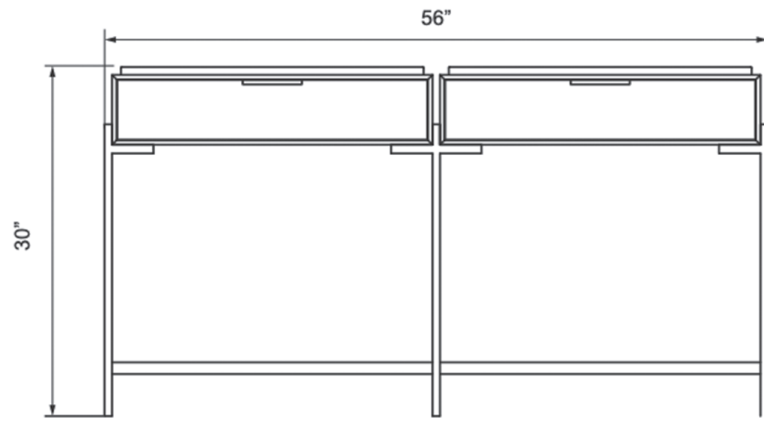

UNION CONSOLE

CUSTOMIZATION OPTIONS

Each Desiron piece is fully customizable and available in a variety of finishes. Contact your sales rep to inquire about customization requests and to receive finish samples.