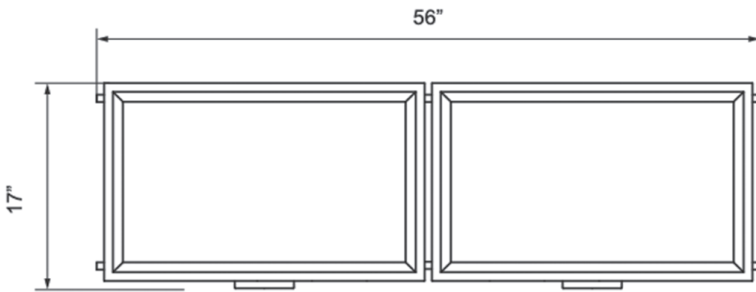

UNION CONSOLE

CUSTOMIZATION OPTIONS

Each Desiron piece is fully customizable and available in a variety of finishes. Contact your sales rep to inquire about customization requests and to receive finish samples.