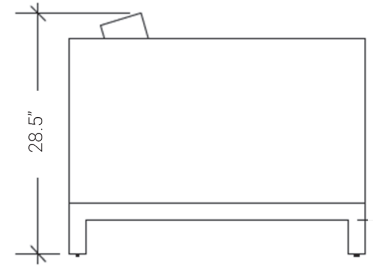

HUDSON SOFA

CUSTOMIZATION OPTIONS

Each Desiron piece is fully customizable and available in a variety of finishes. Contact your sales rep to inquire about customization requests and to receive finish samples.