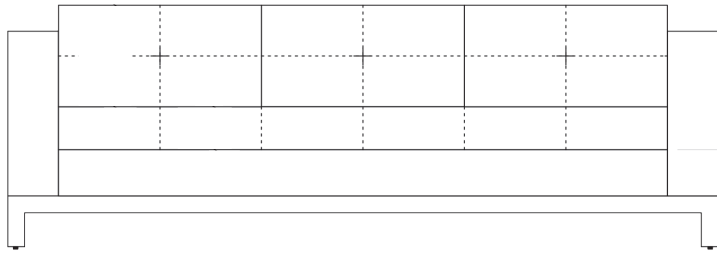

HUDSON SOFA

CUSTOMIZATION OPTIONS

Each Desiron piece is fully customizable and available in a variety of finishes. Contact your sales rep to inquire about customization requests and to receive finish samples.