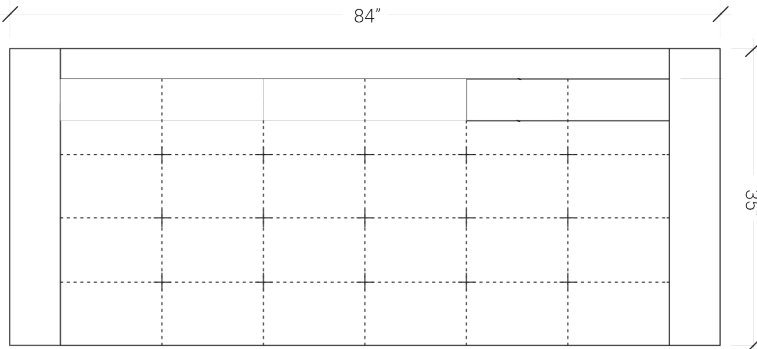

HUDSON SOFA

CUSTOMIZATION OPTIONS

Each Desiron piece is fully customizable and available in a variety of finishes. Contact your sales rep to inquire about customization requests and to receive finish samples.