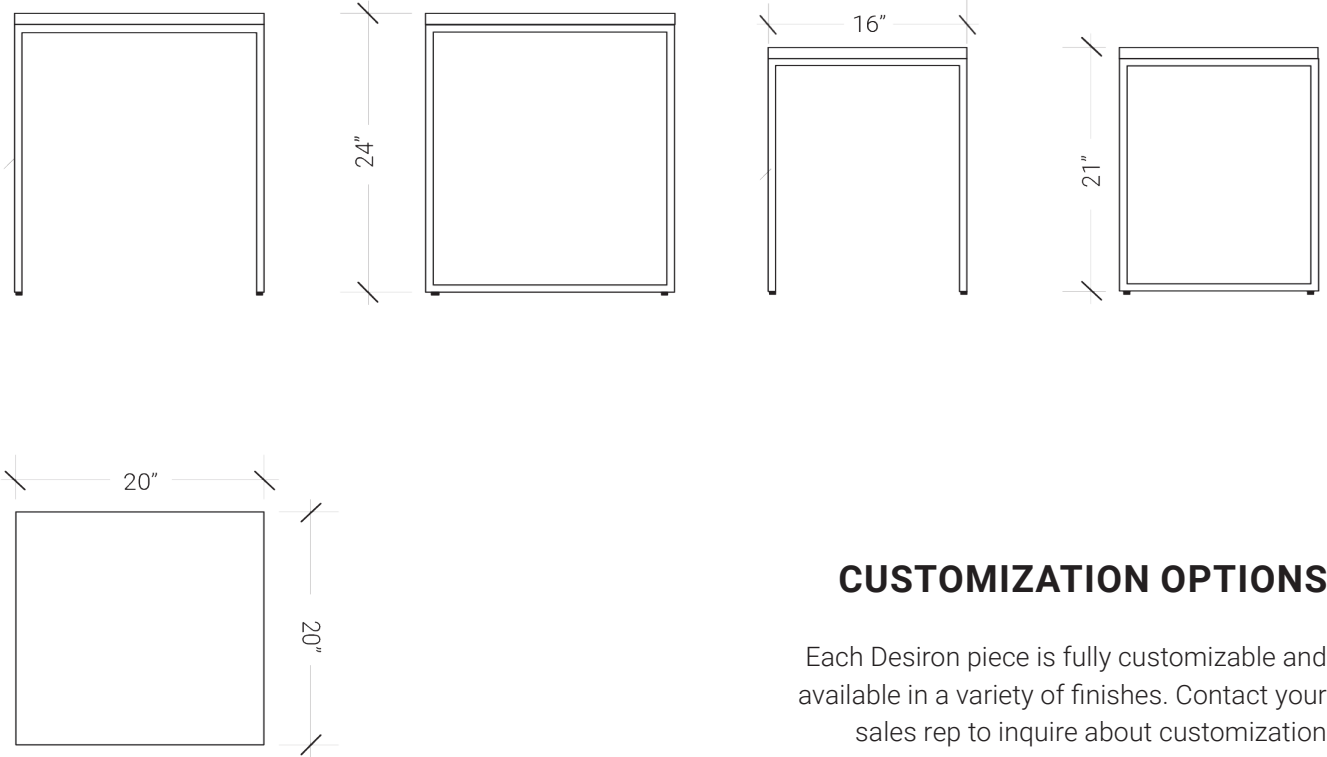

PARK AVE NESTING TABLES

CUSTOMIZATION OPTIONS

Each Desiron piece is fully customizable and available in a variety of finishes. Contact your sales rep to inquire about customization requests and to receive finish samples.