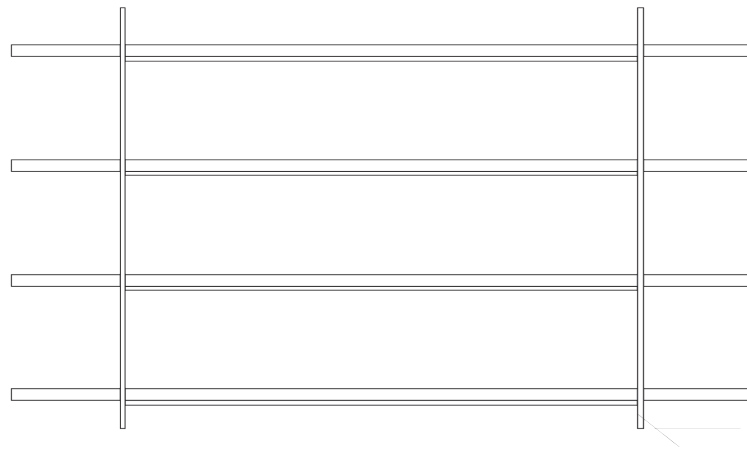

SUFFOLK SHELVES

CUSTOMIZATION OPTIONS

Each Desiron piece is fully customizable and available in a variety of finishes. Contact your sales rep to inquire about customization requests and to receive finish samples.