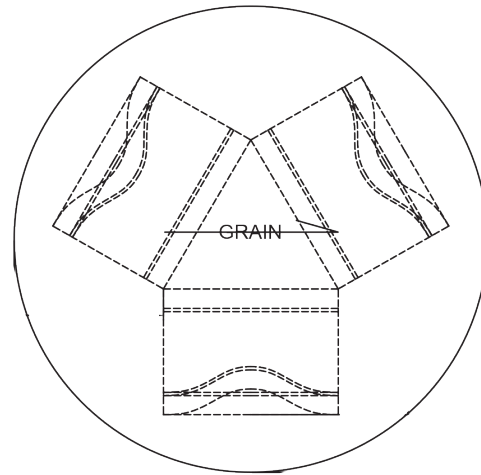

SIDE TABLE – SAND

LINHERR HOLLINGSWORTH FOR DESIRON SPOT TABLE

The three-legged spot table—an engineering marvel that defies expectations. The metal gracefully bends into a fluid, rounded, and elegant form. The wood spacer seamlessly integrates into the bent metal leg, uniquely marrying the wood and metal components. This table's dramatic design contrasts the heavy steel with an almost weightless appearance, as it seemingly floats above the floor. Precision, innovation, and the subtle undercut half-round edge detail on the tops make this table a true work of art.

DESIRON

SPOT TABLE

CUSTOMIZATION OPTIONS

Each Desiron piece is customizable and available in a variety of finishes. Contact your sales rep to inquire about customization requests and to receive finish samples.

SHOWN IN SAND & MIRROR NICKEL

SIZE 18"x 18"x 22" H

SKU DSRN-LH-ST-01

200 LEXINGTON AVE. SUITE 611 | NY, NY 10016

P 212.353.2600

INFO@DESIRON.COM | **DESIRON.COM**

DES | RON