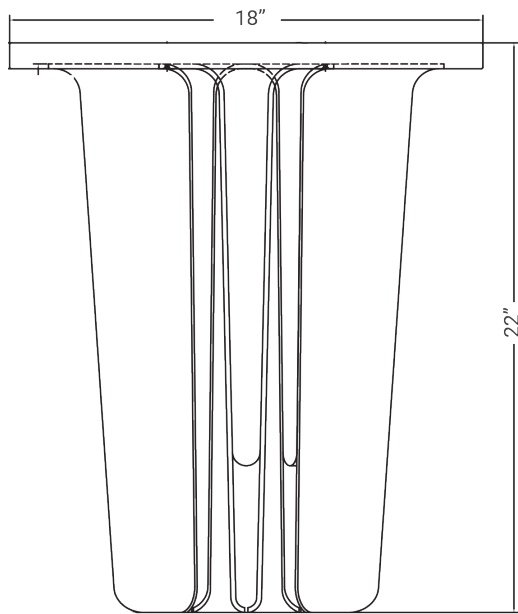

SIDE TABLE – SAND

LINHERR HOLLINGSWORTH FOR DESIRON SPOT TABLE

The three-legged spot table—an engineering marvel that defies expectations. The metal gracefully bends into a fluid, rounded, and elegant form. The wood spacer seamlessly integrates into the bent metal leg, uniquely marrying the wood and metal components. This table's dramatic design contrasts the heavy steel with an almost weightless appearance, as it seemingly floats above the floor. Precision, innovation, and the subtle undercut half-round edge detail on the tops make this table a true work of art.

DESIRON

SPOT TABLE

CUSTOMIZATION OPTIONS

Each Desiron piece is customizable and available in a variety of finishes. Contact your sales rep to inquire about customization requests and to receive finish samples.

SHOWN IN SAND & MIRROR NICKEL

SIZE 18"x 18"x 22" H

SKU DSRN-LH-ST-01

200 LEXINGTON AVE. SUITE 611 | NY, NY 10016

P 212.353.2600

INFO@DESIRON.COM | **DESIRON.COM**

DES | RON