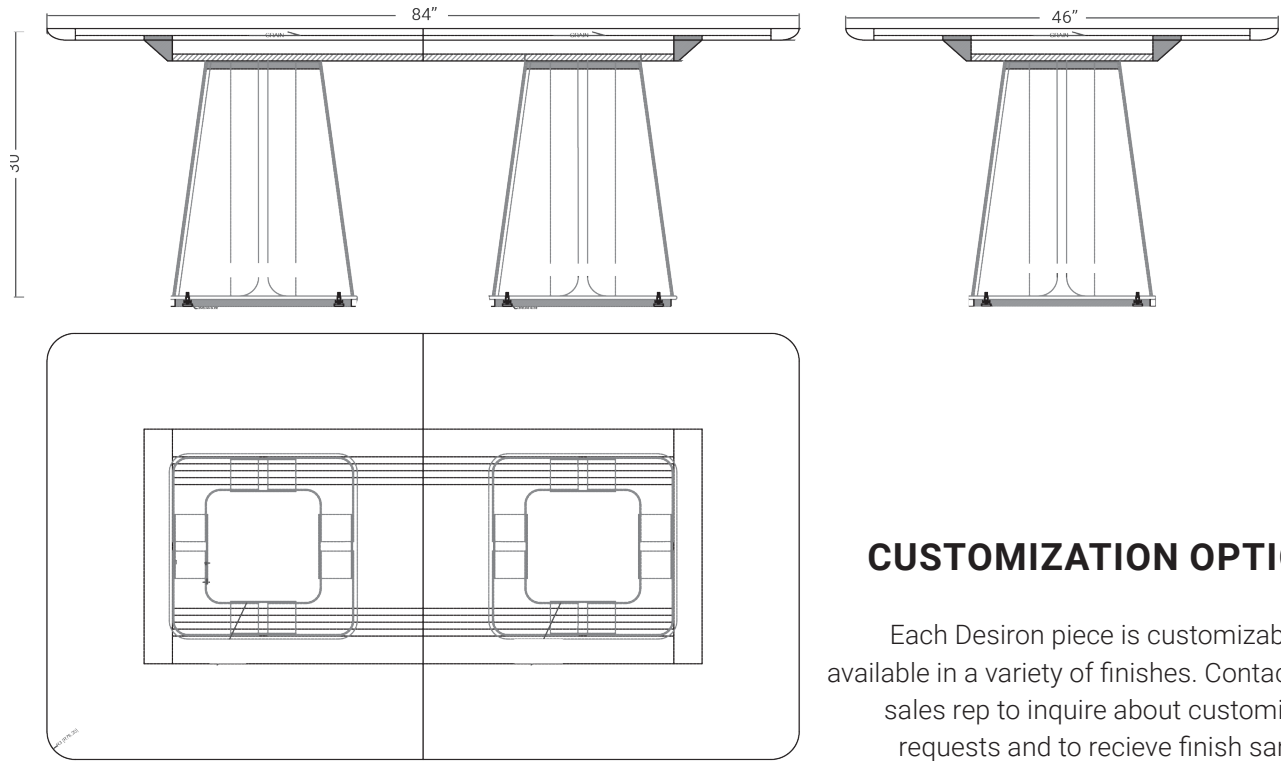

DINING TABLE – SAND

LINHERR HOLLINGSWORTH FOR DESIRON DOUBLE PEDESTAL DINING TABLE

An engineering masterpiece that pushes boundaries of design and use of materials. Crafted from expansive metal sheets, skillfully contoured to form a protective shell embracing a versatile hollow core, this table redefines strength and adaptability. Its slim core, with minimal reveal, opens doors to creative material choices. The tabletop conceals discreet inset pockets on their undersides. These pockets seamlessly house a metal plate, forging an impeccable connection between top and base. In harmonious unison of form and function, this table sets an unmatched standard for design versatility.

DESIRON

DINING TABLE

CUSTOMIZATION OPTIONS

Each Desiron piece is customizable and available in a variety of finishes. Contact your sales rep to inquire about customization requests and to receive finish samples.

SHOWN IN SAND, PEARL, & MIRROR NICKEL

SIZE 84" x 46" x 30" H

SKU DSRN-LH-DT-02

200 LEXINGTON AVE. SUITE 611 | NY, NY 10016

P 212.353.2600

INFO@DESIRON.COM | **DESIRON.COM**

DES | IRON