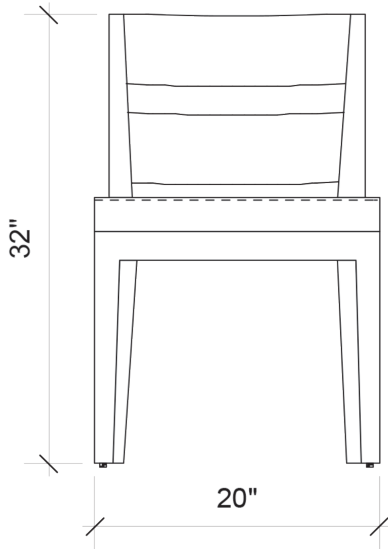

NOLITA DINING CHAIR

CUSTOMIZATION OPTIONS

Each Desiron piece is fully customizable and available in a variety of finishes. Contact your sales rep to inquire about customization requests and to receive finish samples.