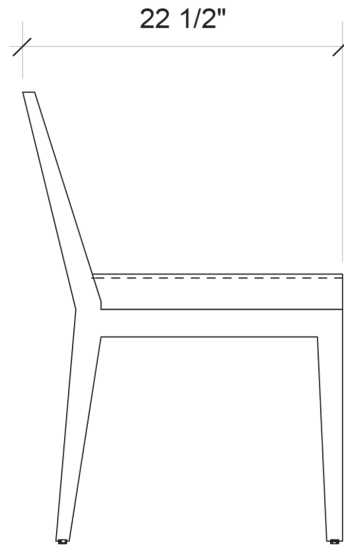

NOLITA DINING CHAIR

CUSTOMIZATION OPTIONS

Each Desiron piece is fully customizable and available in a variety of finishes. Contact your sales rep to inquire about customization requests and to receive finish samples.