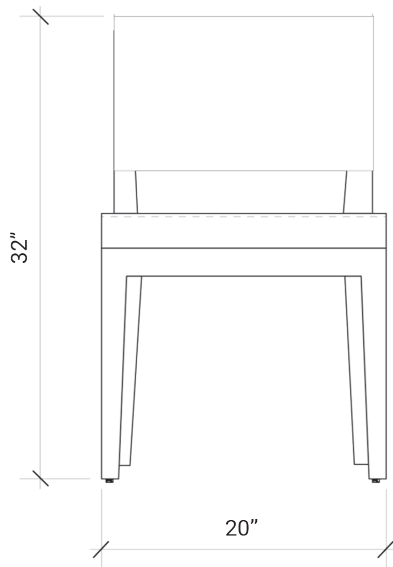

NOLITA DINING CHAIR

CUSTOMIZATION OPTIONS

Each Desiron piece is fully customizable and available in a variety of finishes. Contact your sales rep to inquire about customization requests and to receive finish samples.