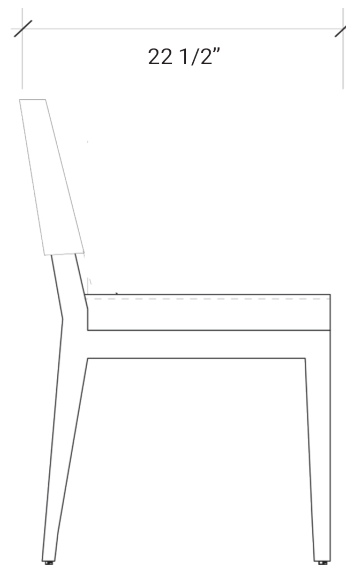

NOLITA DINING CHAIR

CUSTOMIZATION OPTIONS

Each Desiron piece is fully customizable and available in a variety of finishes. Contact your sales rep to inquire about customization requests and to receive finish samples.