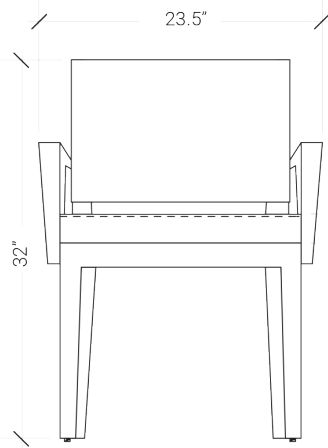

NOLITA DINING ARMCHAIR

CUSTOMIZATION OPTIONS

Each Desiron piece is fully customizable and available in a variety of finishes. Contact your sales rep to inquire about customization requests and to receive finish samples.