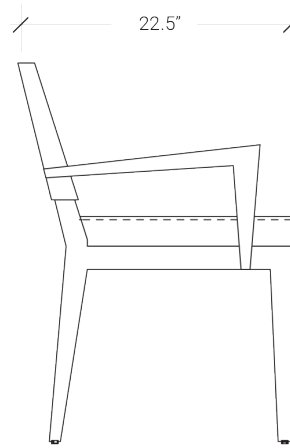

NOLITA DINING ARMCHAIR

CUSTOMIZATION OPTIONS

Each Desiron piece is fully customizable and available in a variety of finishes. Contact your sales rep to inquire about customization requests and to receive finish samples.