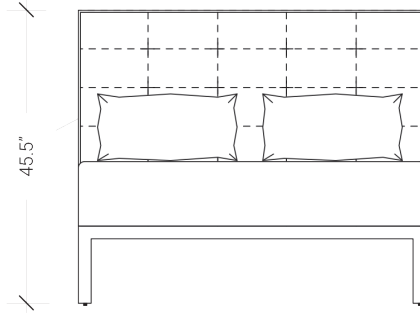

HUDSON BED

CUSTOMIZATION OPTIONS

Each Desiron piece is fully customizable and available in a variety of finishes. Contact your sales rep to inquire about customization requests and to receive finish samples.