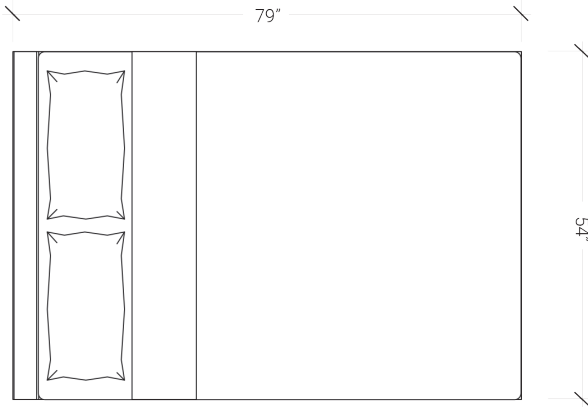

HUDSON BED

CUSTOMIZATION OPTIONS

Each Desiron piece is fully customizable and available in a variety of finishes. Contact your sales rep to inquire about customization requests and to receive finish samples.