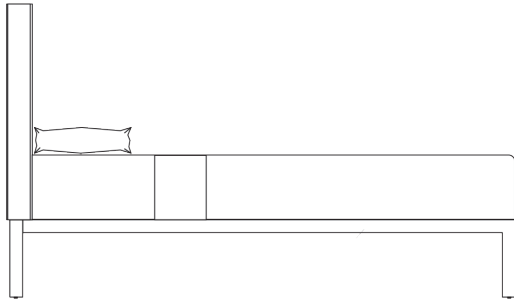

HUDSON BED

CUSTOMIZATION OPTIONS

Each Desiron piece is fully customizable and available in a variety of finishes. Contact your sales rep to inquire about customization requests and to receive finish samples.