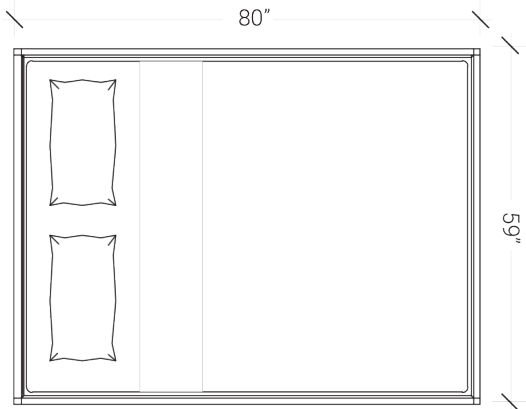

COOPER BED

CUSTOMIZATION OPTIONS

Each Desiron piece is fully customizable and available in a variety of finishes. Contact your sales rep to inquire about customization requests and to receive finish samples.