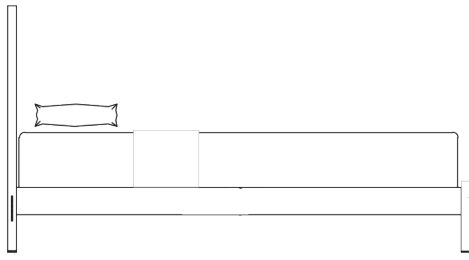

COOPER BED

CUSTOMIZATION OPTIONS

Each Desiron piece is fully customizable and available in a variety of finishes. Contact your sales rep to inquire about customization requests and to receive finish samples.