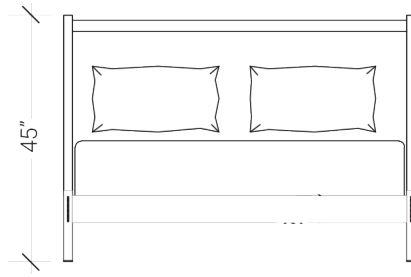

COOPER BED

CUSTOMIZATION OPTIONS

Each Desiron piece is fully customizable and available in a variety of finishes. Contact your sales rep to inquire about customization requests and to receive finish samples.