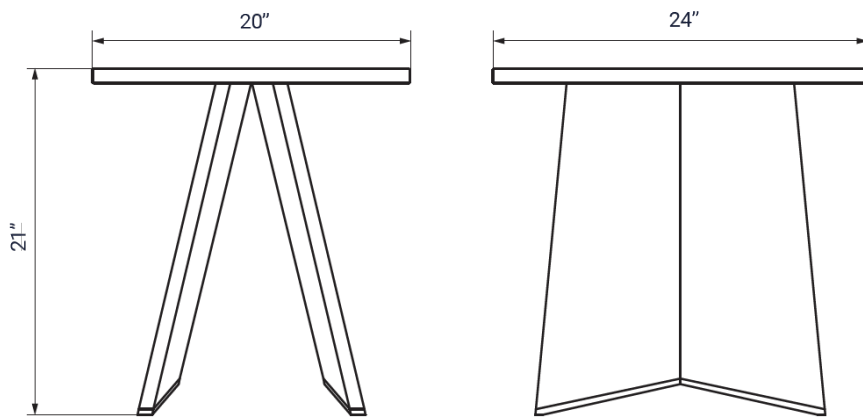

SUTTON SIDE TABLE

CUSTOMIZATION OPTIONS

Each Desiron piece is fully customizable and available in a variety of finishes. Contact your sales rep to inquire about customization requests and to receive finish samples.