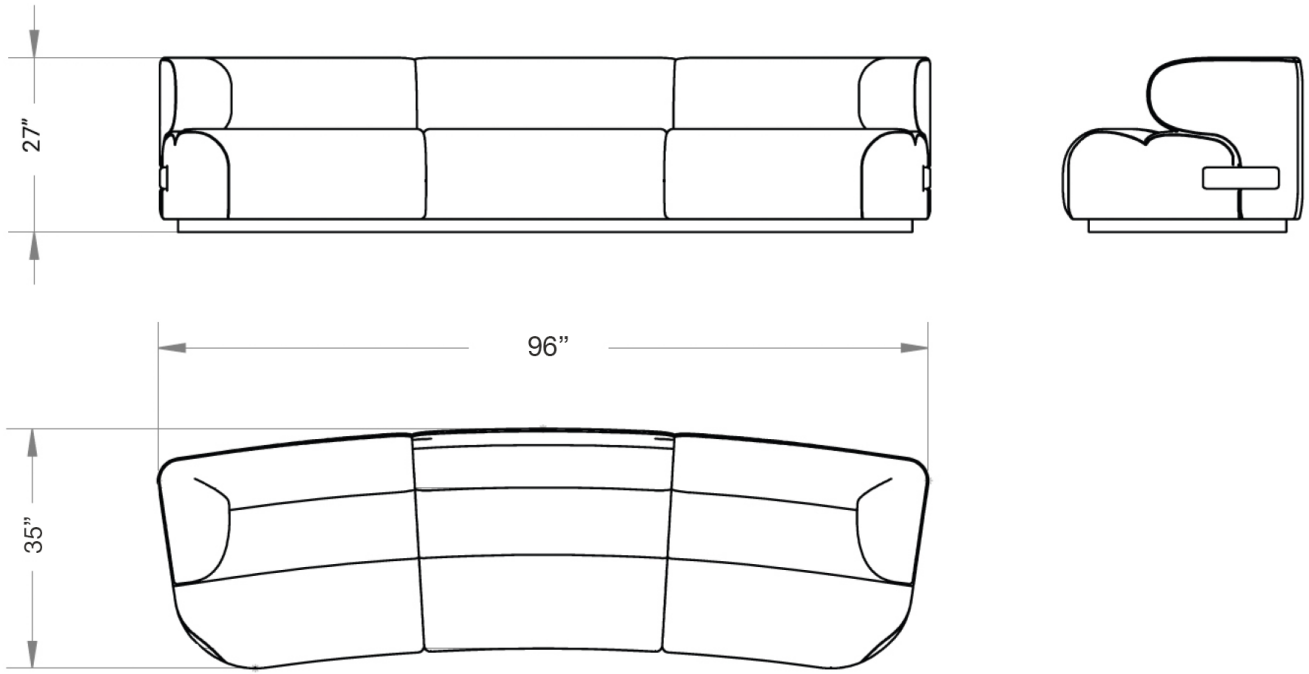

SOFA - CUSTOM NATURAL OAK

WORKSHOP/APD FOR DESIRON SOFA

The Workshop/APD Sofa is a further study in organic forms and connections that are defined by gentle curves and material contrasts. The piece's sculptural upholstered backs and arms – curved as if to embrace the user – are joined to the upholstered seat by a wood key detail adding additional warmth and texture to this new upholstered offering by Desiron. The master artisans at DESIRON bring the piece to life in the finest finishings and fabrics.

DESIRON

WORKSHOP/APD FOR DESIRON

SHOWN IN CUSTOM NATURAL OAK & UPHOLSTERY

SIZE 96" x 35" x 27" H

SKU DSRN-SF-02

200 LEXINGTON AVE. SUITE 611 | NY, NY 10016

P 212.353.2600

INFO@DESIRON.COM | **DESIRON.COM**