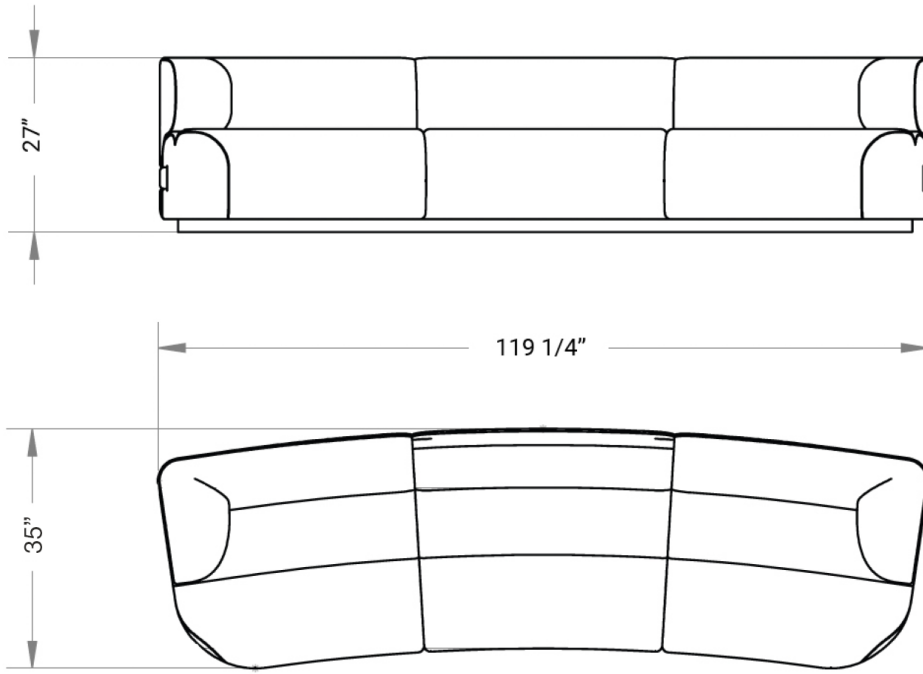

SOFA - CUSTOM NATURAL OAK

WORKSHOP/APD FOR DESIRON SOFA

The Workshop/APD Sofa is a further study in organic forms and connections that are defined by gentle curves and material contrasts. The piece's sculptural upholstered backs and arms – curved as if to embrace the user – are joined to the upholstered seat by a wood key detail adding additional warmth and texture to this new upholstered offering by Desiron. The master artisans at DESIRON bring the piece to life in the finest finishings and fabrics.

DESIRON

WORKSHOP/APD FOR DESIRON

SHOWN IN CUSTOM NATURAL OAK & UPHOLSTERY

SIZE 119.25" x 35" x 27" H

SKU DSRN-SF-01

200 LEXINGTON AVE. SUITE 611 | NY, NY 10016

P 212.353.2600

INFO@DESIRON.COM | **DESIRON.COM**