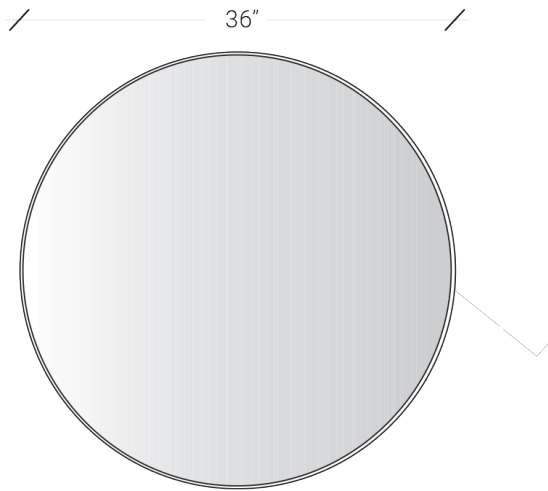

O MIRROR

CUSTOMIZATION OPTIONS

Each Desiron piece is fully customizable and available in a variety of finishes. Contact your sales rep to inquire about customization requests and to receive finish samples.