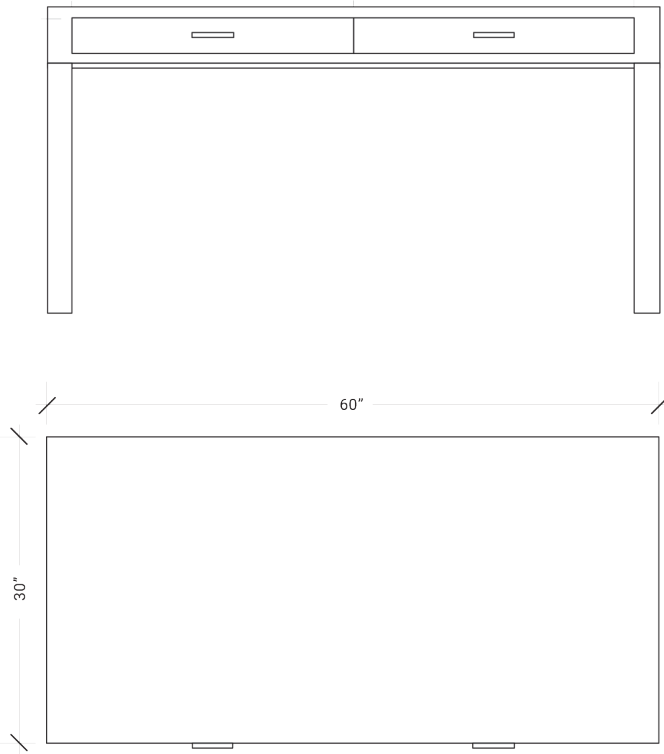

SOHO DESK

CUSTOMIZATION OPTIONS

Each Desiron piece is fully customizable and available in a variety of finishes. Contact your sales rep to inquire about customization requests and to receive finish samples.