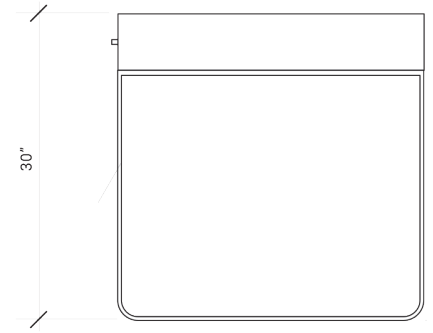

SOHO DESK

CUSTOMIZATION OPTIONS

Each Desiron piece is fully customizable and available in a variety of finishes. Contact your sales rep to inquire about customization requests and to receive finish samples.