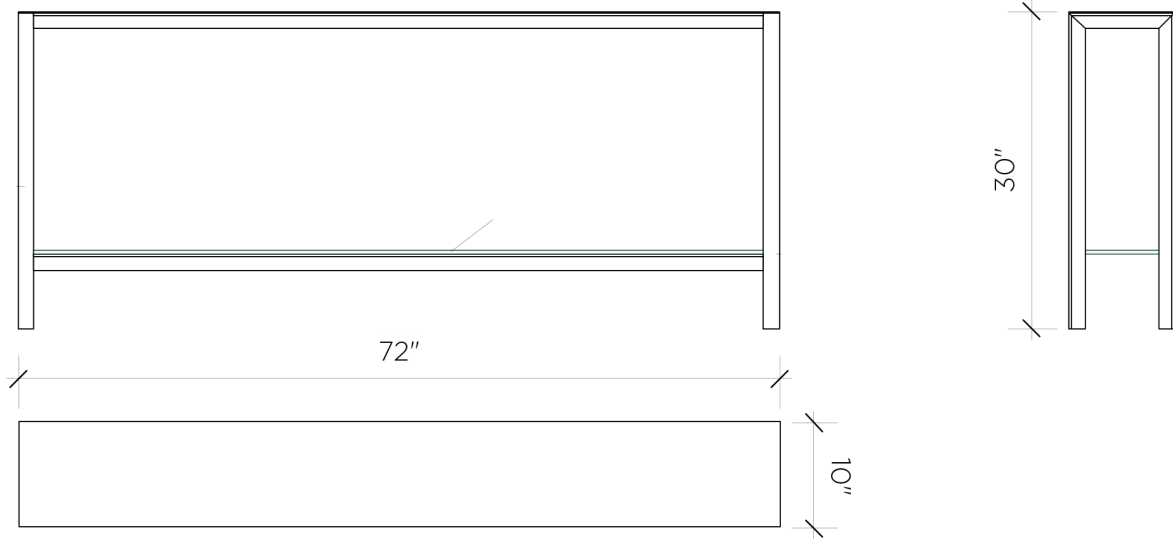

BOWERY CONSOLE

CUSTOMIZATION OPTIONS

Each Desiron piece is fully customizable and available in a variety of finishes. Contact your sales rep to inquire about customization requests and to receive finish samples.