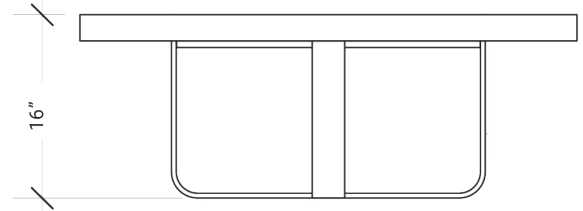

SOHO COCKTAIL TABLE

CUSTOMIZATION OPTIONS

Each Desiron piece is fully customizable and available in a variety of finishes. Contact your sales rep to inquire about customization requests and to receive finish samples.