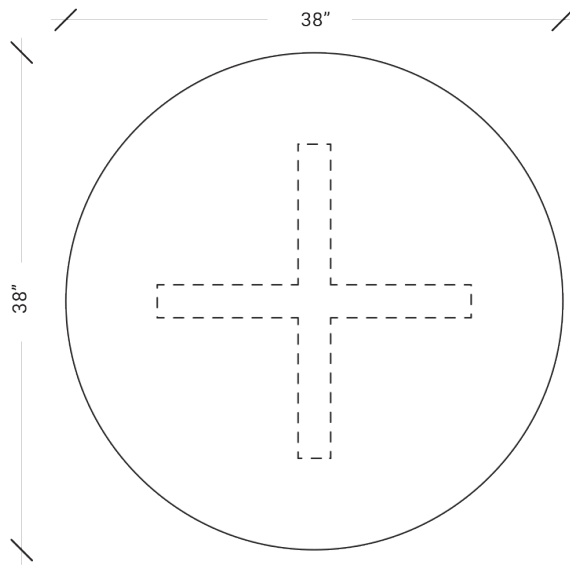

SOHO COCKTAIL TABLE

CUSTOMIZATION OPTIONS

Each Desiron piece is fully customizable and available in a variety of finishes. Contact your sales rep to inquire about customization requests and to receive finish samples.