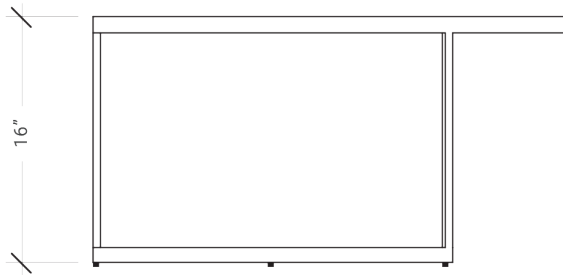

TABLES – COCKTAIL TABLES – CARBON

BLEECKER NESTED COCKTAIL TABLE

A pair of circular matching cocktail tables handmade and hand-finished by expert artisans in custom metal and glass. The smaller companion cocktail table features a twin crescent base while the base of the larger table is a $\frac{3}{4}$ circle, both with glass inset top.

DESIGN | IRON

BLEECKER NESTED COCKTAIL TABLE

CUSTOMIZATION OPTIONS

Each Desiron piece is fully customizable and available in a variety of finishes. Contact your sales rep to inquire about customization requests and to receive finish samples.

SHOWN IN CARBON & CUSTOM BRONZE GLASS

SIZE 48" x 16" H Large 36" Small

SKU 03BLE38NG

200 LEXINGTON AVE. SUITE 611 | NY, NY 10016

P 212.353.2600

INFO@DESIRON.COM | **DESIRON.COM**

DES | IRON