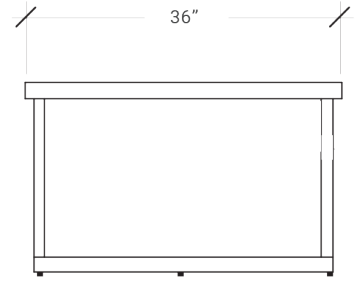

BLEECKER NESTED COCKTAIL TABLE

CUSTOMIZATION OPTIONS

Each Desiron piece is fully customizable and available in a variety of finishes. Contact your sales rep to inquire about customization requests and to receive finish samples.