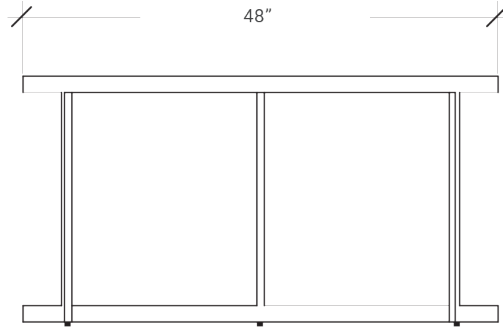

BLEECKER NESTED COCKTAIL TABLE

CUSTOMIZATION OPTIONS

Each Desiron piece is fully customizable and available in a variety of finishes. Contact your sales rep to inquire about customization requests and to receive finish samples.