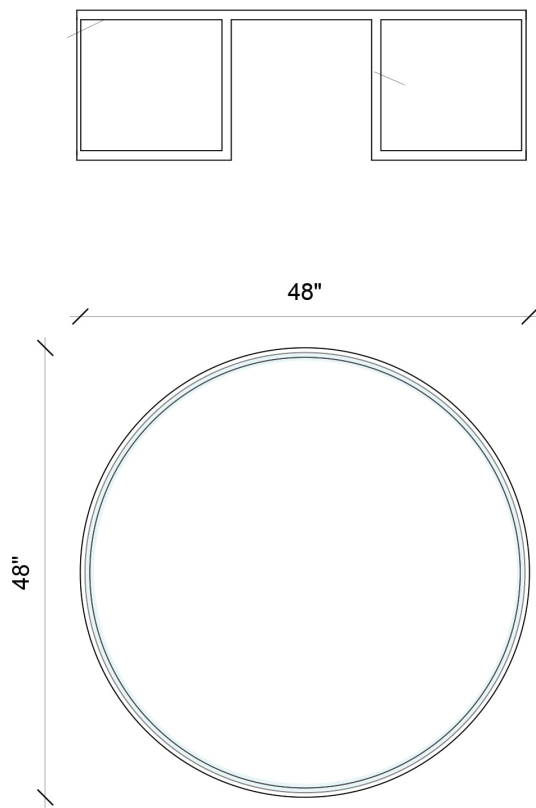

BLEECKER COCKTAIL TABLE

CUSTOMIZATION OPTIONS

Each Desiron piece is fully customizable and available in a variety of finishes. Contact your sales rep to inquire about customization requests and to receive finish samples.