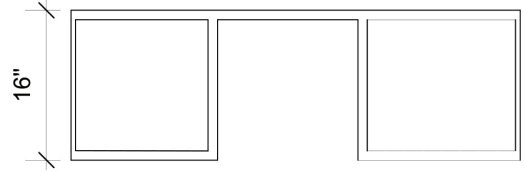

BLEECKER COCKTAIL TABLE

CUSTOMIZATION OPTIONS

Each Desiron piece is fully customizable and available in a variety of finishes. Contact your sales rep to inquire about customization requests and to receive finish samples.