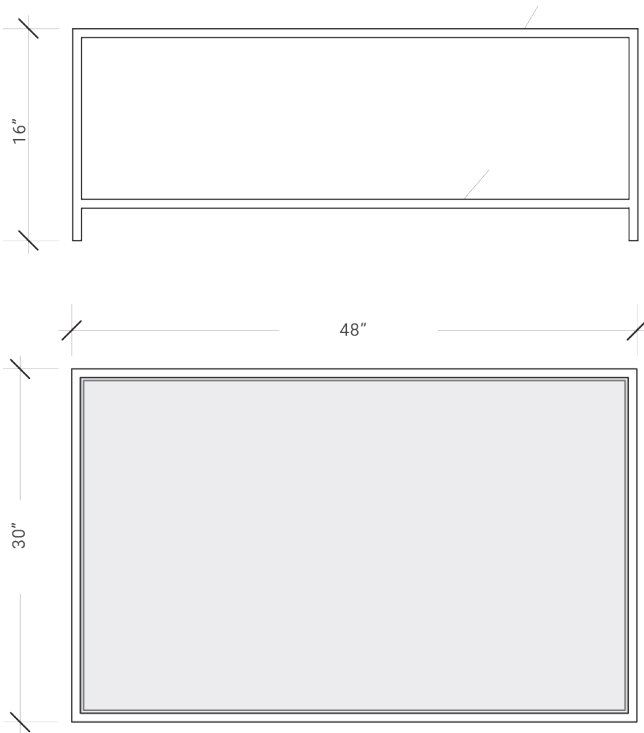

WOOSTER COCKTAIL TABLE

CUSTOMIZATION OPTIONS

Each Desiron piece is fully customizable and available in a variety of finishes. Contact your sales rep to inquire about customization requests and to receive finish samples.