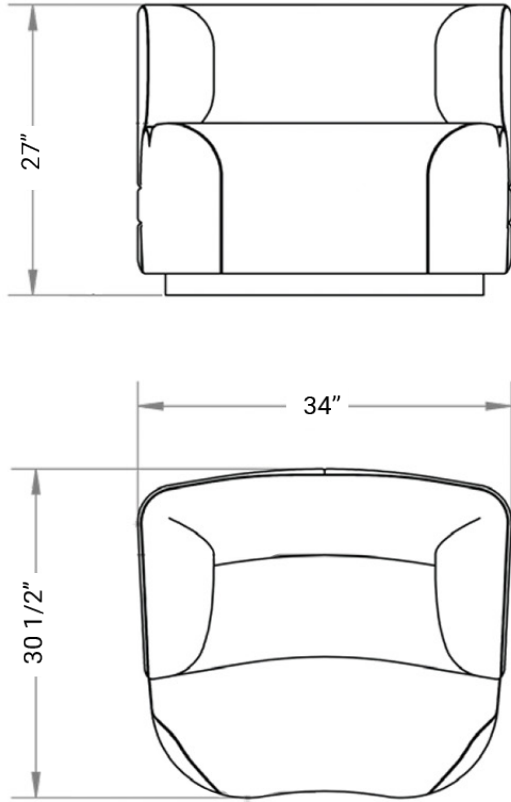

WORKSHOP/APD FOR DESIRON

SHOWN IN CUSTOM NATURAL OAK & UPHOLSTERY

SIZE 34" x 30.5" x 27" H

SKU DSRN-LC-01

200 LEXINGTON AVE. SUITE 611 | NY, NY 10016

P 212.353.2600

INFO@DESIRON.COM | **DESIRON.COM**

DES | RON