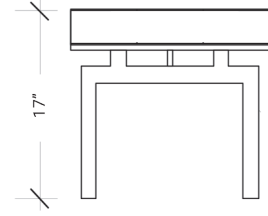

DARIN BENCH

CUSTOMIZATION OPTIONS

Each Desiron piece is fully customizable and available in a variety of finishes. Contact your sales rep to inquire about customization requests and to receive finish samples.