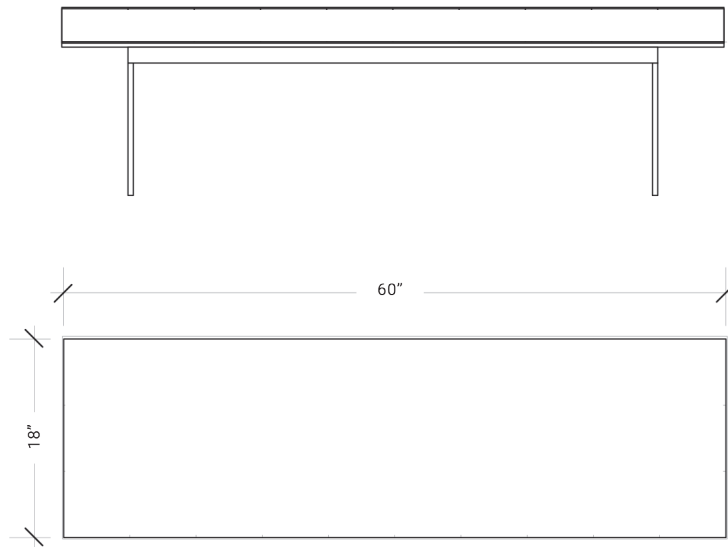

DARIN BENCH

CUSTOMIZATION OPTIONS

Each Desiron piece is fully customizable and available in a variety of finishes. Contact your sales rep to inquire about customization requests and to receive finish samples.