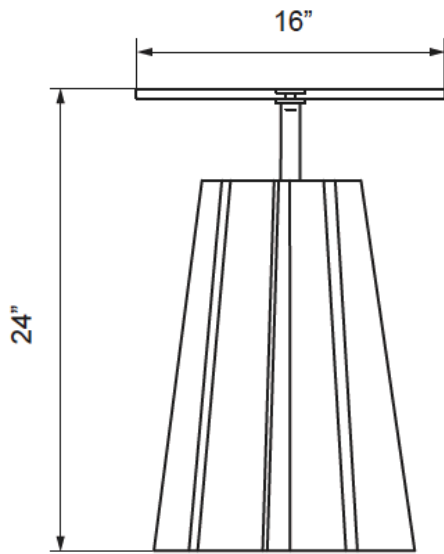

ASTOR ACCENT TABLE

CUSTOMIZATION OPTIONS

Each Desiron piece is fully customizable and available in a variety of finishes. Contact your sales rep to inquire about customization requests and to receive finish samples.