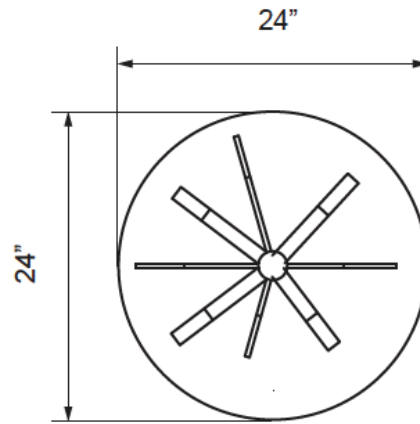

ASTOR ACCENT TABLE

CUSTOMIZATION OPTIONS

Each Desiron piece is fully customizable and available in a variety of finishes. Contact your sales rep to inquire about customization requests and to receive finish samples.