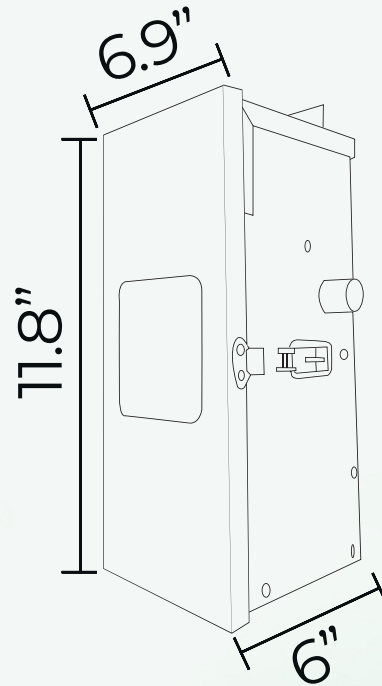

# ABBA

LIGHTING USA

12V Landscape Light Specialist

- **POWER:**  
600W AC MULTI TAP  
OUTPUT 12V, 13V, 14V &  
15V
- **BODY:**  
HEAVY DUTY 304  
CAST ALUMINUM
- **CERTIFICATE:**  
ETL LISTED, UL LISTED
- **FINISH:**  
STAINLESS STEEL
- **FEATURE:**  
BUILT- PHOTOCCELL TIMER &  
PLUG IN MECHANICAL  
TIMER