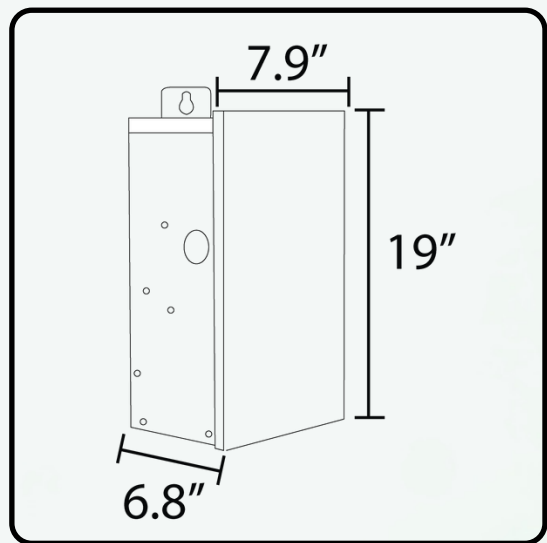

# ABBA

LIGHTING USA

*12V Landscape Light Specialist*

- **POWER:**  
1200W AC 12V & 15V
- **BODY:**  
HEAVY DUTY  
STAINLESS STEEL
- **APPLICATION:**  
INDOOR AND OUTDOOR USE
- **CERTIFICATE:**  
ETL LISTED
- **FINISH:**  
STAINLESS STEEL
- **INCLUDED:**  
36" PUG-IN CORD 3 PRONG