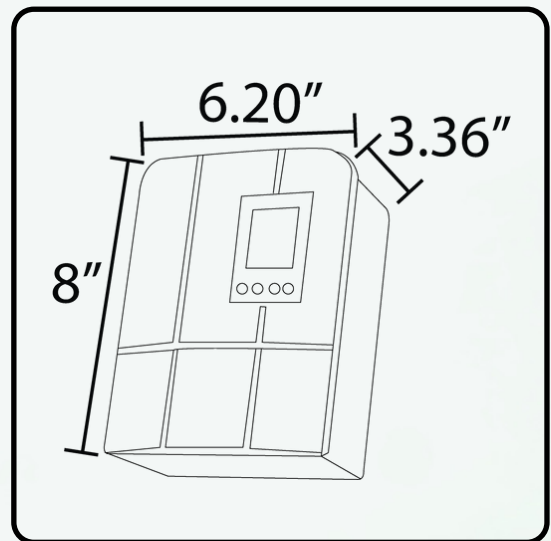

# ABBA

LIGHTING USA

*12V Landscape Light Specialist*

- **POWER:**  
300W AC 12V
- **BODY:**  
HEAVY DUTY  
PLASTIC BODY
- **WATERPROOF RATING:**  
IP65
- **CERTIFICATE:**  
ETL LISTED
- **FINISH:**  
BLACK
- **FEATURE:**  
BUILT -IN PHOTOCCELL  
AND ASTRONOMIC TIMER