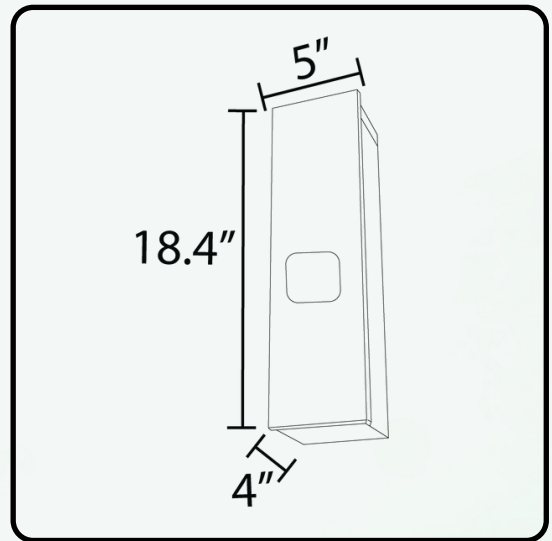

ABBA

LIGHTING USA

12V Landscape Light Specialist

- **POWER:**
600W AC 12V, 15V OUTPUT
- **BODY:**
HEAVY DUTY 304
CAST ALUMINUM
- **WATERPROOF RATING:**
IP65
- **CERTIFICATE:**
ETL LISTED, UL LISTED
- **FINISH:**
STAINLESS STEEL
- **BULBS:**
HALOGEN AND LED BULBS
COMPATIBLE (WILL NOT WORK WITH
DC BULBS)