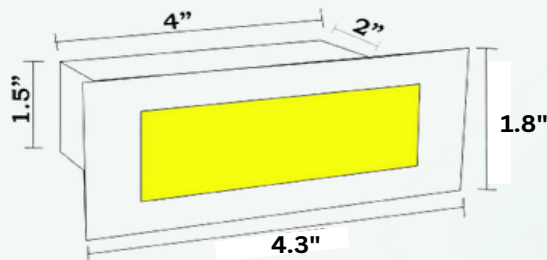

ABBA

LIGHTING USA

12V Landscape Light Specialist

- **POWER:**
3W COB AC/DC LED 12V
- **FINISH:**
STAINLESS STEEL
- **BODY:**
HEAVY DUTY 304
STAINLESS STEEL
- **TEMPERATURE:**
WARM WHITE 3000K

STS02

SPEC SHEET