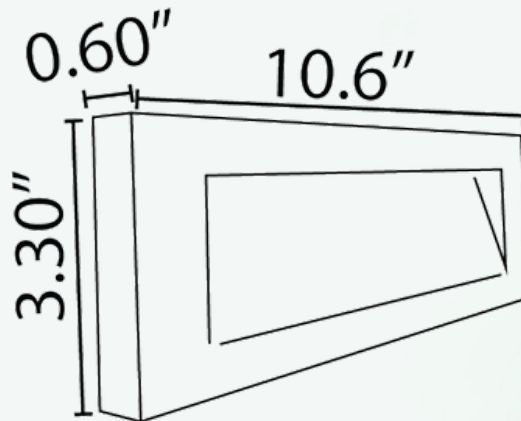

ABBA

LIGHTING USA
12V Landscape Light Specialist

- **POWER:**
INTEGRATED 3W LED
AC/DC 12V
- **BODY:**
HEAVY DUTY CAST
BRASS
- **TEMPERATURE:**
WARM WHITE 3000K
- **CERTIFICATE:**
ETL LISTED
- **FINISH:**
NATURAL BRASS & DARK BRASS