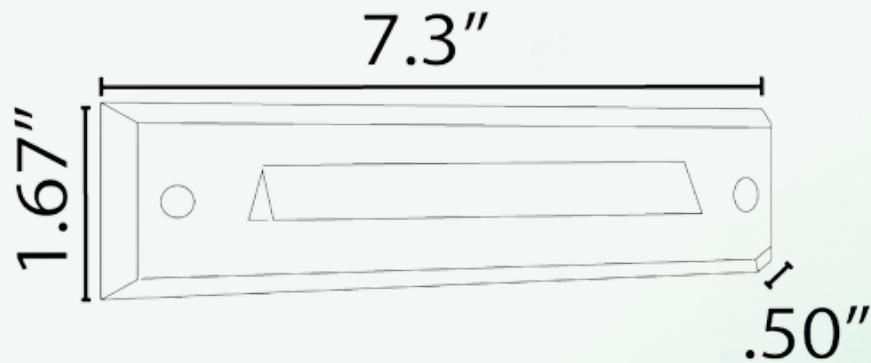

ABBA

LIGHTING USA

12V Landscape Light Specialist

- **POWER:**
INTEGRATED 2W LED
AC/DC 12V
- **BODY:**
HEAVY DUTY CAST
BRASS
- **TEMPERATURE:**
WARM WHITE 3000K
- **CERTIFICATE:**
ETL LISTED
- **FINISH:**
NATURAL BRASS