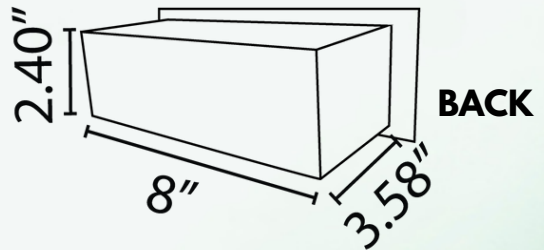

ABBA

LIGHTING USA
12V Landscape Light Specialist

- **POWER:**
INTEGRATED 4W LED
AC/DC 12V
- **BODY:**
HEAVY DUTY CAST
BRASS
- **TEMPERATURE:**
WARM WHITE 3000K
- **CERTIFICATE:**
ETL LISTED
- **FINISH:**
NATURAL BRASS