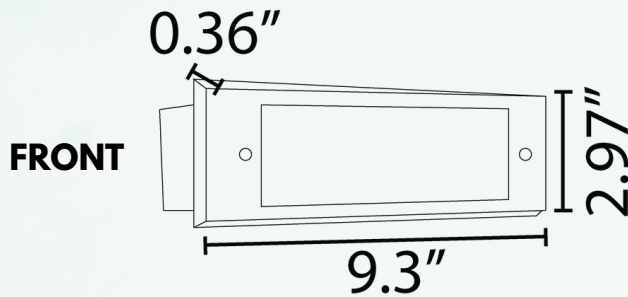

ABBA

LIGHTING USA
12V Landscape Light Specialist

- **POWER:**
INTEGRATED 4W LED
AC/DC 12V
- **BODY:**
HEAVY DUTY CAST
BRASS
- **TEMPERATURE:**
WARM WHITE 3000K
- **CERTIFICATE:**
ETL LISTED
- **FINISH:**
NATURAL BRASS