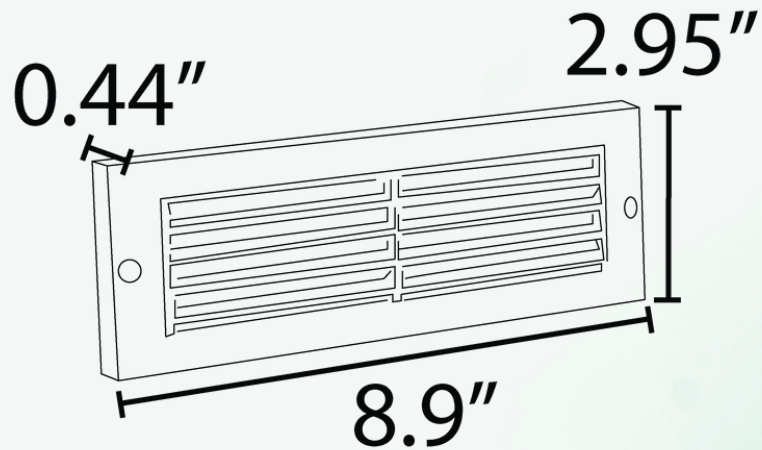

ABBA

LIGHTING USA
12V Landscape Light Specialist

- **POWER:**
INTEGRATED 4W LED
AC/DC 12V
- **BODY:**
HEAVY DUTY CAST
BRASS

- **TEMPERATURE:**
WARM WHITE 3000K
- **CERTIFICATE:**
ETL LISTED
- **FINISH:**
NATURAL BRASS & DARK BRASS