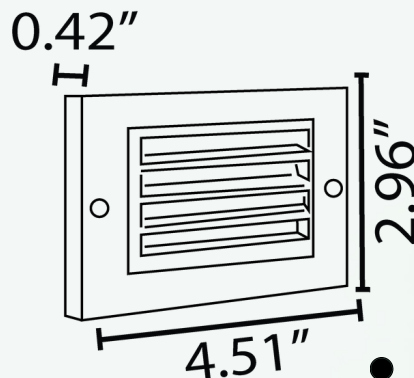

# ABBA

LIGHTING USA

*12V Landscape Light Specialist*

- **POWER:**  
INTEGRATED 2W LED  
AC/DC 12V
- **BODY:**  
HEAVY DUTY CAST  
BRASS
- **TEMPERATURE:**  
WARM WHITE 3000K
- **CERTIFICATE:**  
ETL LISTED
- **FINISH:**  
NATURAL BRASS & DARK BRASS