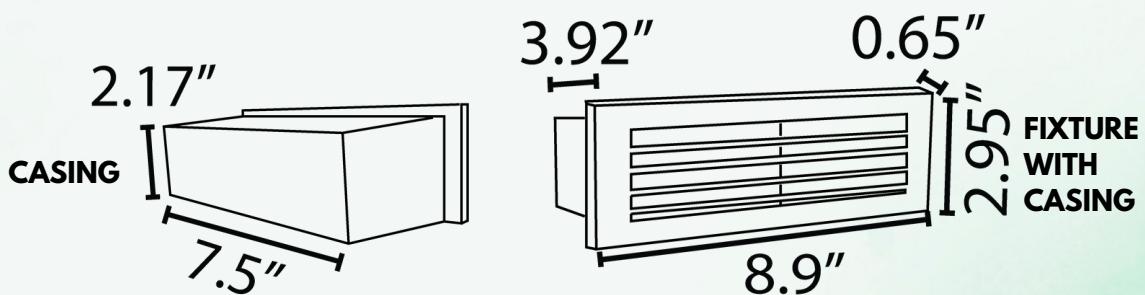

ABBA

LIGHTING USA

12V Landscape Light Specialist

- **POWER:**
G4 12V LED
(SOLD SEPARATELY)
- **BODY:**
HEAVY DUTY CAST
BRASS

- **FINISH:**
NATURAL BRASS & DARK BRASS
- **CERTIFICATE:**
ETL LISTED
- **WATERPROOF RATING:**
IP65