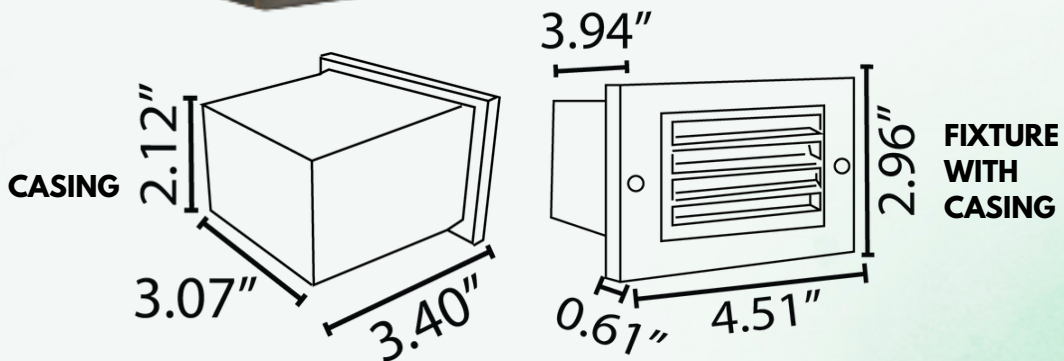

ABBA

LIGHTING USA

12V Landscape Light Specialist

- **POWER:**
G4 12V LED
(SOLD SEPARATELY)
- **BODY:**
HEAVY DUTY CAST
BRASS

- **FINISH:**
NATURAL BRASS & DARK BRASS
- **CERTIFICATE:**
ETL LISTED

STB02

SPEC SHEET