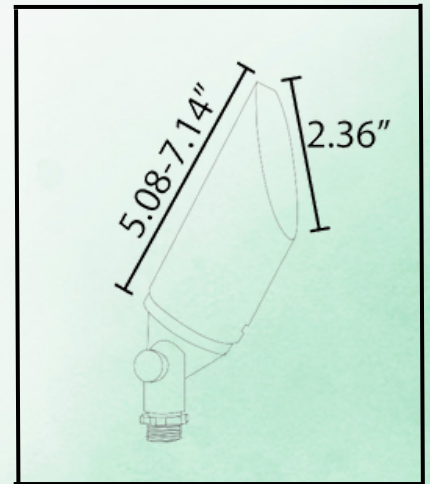

# ABBA

LIGHTING USA

12V Landscape Light Specialist

1 PIN UP:3W  
2 PIN UP:5W  
3 PIN UP:7W  
4 PIN UP:9W  
5 PIN UP:12W

- **POWER:**  
3W-12W ADJUSTABLE  
WATTAGE 12 AC/DC
- **BODY:**  
HEAVY DUTY CAST  
BRASS
- **TEMPERATURE:**  
3000K WARM WHITE
- **WATERPROOF  
RATING:**  
IP65
- **FINISH:**  
NATURAL BRASS OR  
DARK BRASS
- **INCLUDED:**  
ABS GROUND SPIKE
- **CERTIFICATE:**  
ETL LISTED