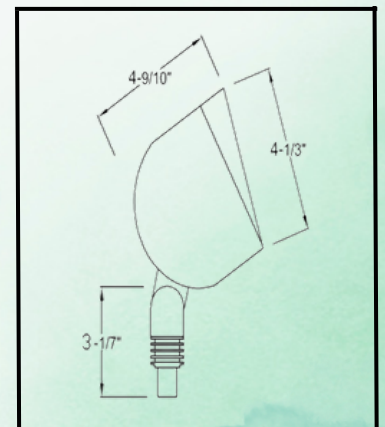

IP65

● **FINISH:**

NATURAL BRASS

● **INCLUDED:**

ABS GROUND SPIKE

● **CERTIFICATE:**

ETL LISTED

SPB07 SPEC SHEET