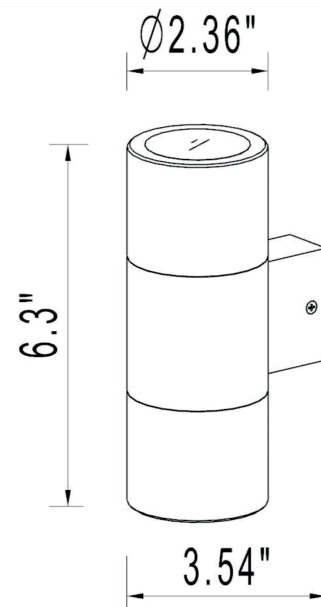

Pampa Lighting

STELVIO SCONCE ANTIQUE BRASS FINISH UP/DOWN LIGHT

PRODUCT DESCRIPTION

Our Stelvio Sconce Light is a low-voltage outdoor light that is affordable and easy to install. It is constructed of solid brass and has clear and heat-resistant flat glass.

This beautiful and practical fixture is the result of design cooperation between Pampa Lighting and Shoreline Designs Lighting & Landscapes. The mount was carefully designed to perfectly fit on all pool cage posts/columns, with a mounting base size of: 1.97" x 1.18" constructed out of stainless steel. Built to survive the elements, the wire ingress point is completely sealed to prevent water from entering the fixture.

SPECS & FEATURES

Material: Cast Brass

Bulb: 2x MR16 12V Dimmable Optional

Wire: 36" spt-118# wire

Dimensions Housing: 6.3" X 3.54"

Dimensions Mount: 1.97" x 1.18"

Finish: Antique Brass

Warranty: Limited lifetime warranty

Available in: Black, Antique Brass & White.

© Copyright 2023, Pampa Lighting San Diego, California USA • All rights reserved