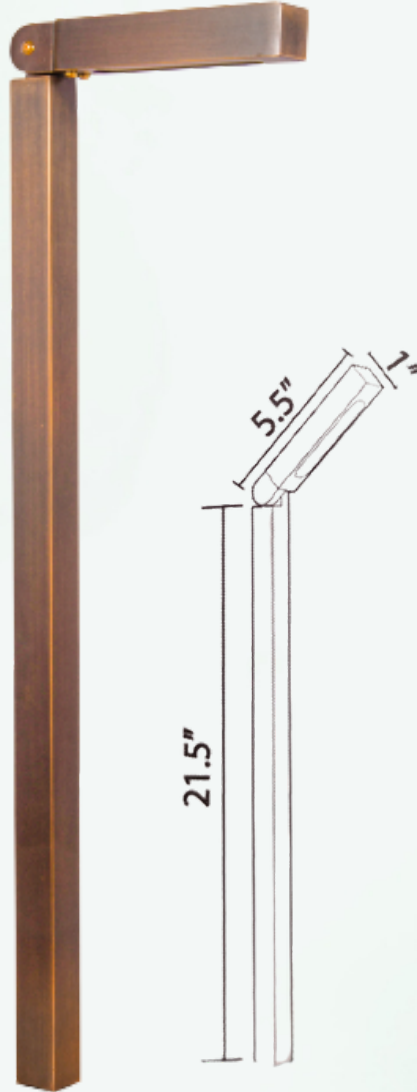

ABBA

LIGHTING USA

12V Landscape Light Specialist

- **POWER:**
G4 3W AC/DC 12V LED LIGHT
- **BODY:**
HEAVY DUTY CAST BRASS
- **HEAT RESISTANT CLEAR LENS**
- **FINISH:**
BRASS
- **INCLUDED:**
ABS GROUND SPIKE
- **WATERPROOF RATING:**
IP65

PLB14 SPEC SHEET

www.ABBALightingUSA.com