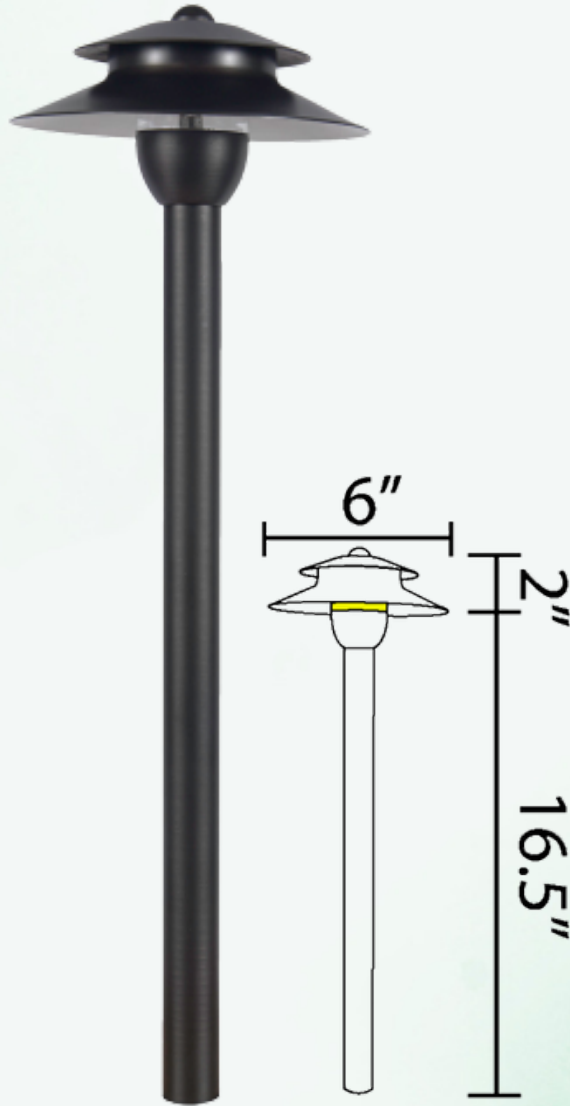

# ABBA

LIGHTING USA

12V Landscape Light Specialist

- **POWER:**  
G4 LED 12V  
(SOLD SEARATELY)
- **BODY:**  
HEAVY DUTY  
CAST BRASS

- **FINISH:**  
DARK BRASS
- **INCLUDED:**  
ABS GROUND SPIKE
- **WATERPROOF RATING:**  
IP65