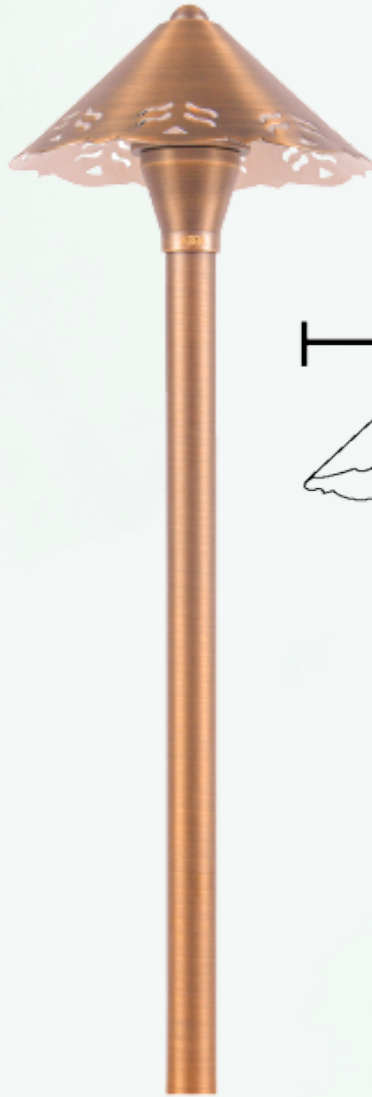

ABBA

LIGHTING USA

12V Landscape Light Specialist

- **POWER:**
G4 LED 12V
(SOLD SEARATELY)
- **BODY:**
HEAVY DUTY
CAST BRASS

- **FINISH:**
NATURAL BRASS
- **INCLUDED:**
ABS GROUND SPIKE
- **WATERPROOF RATING:**
IP65