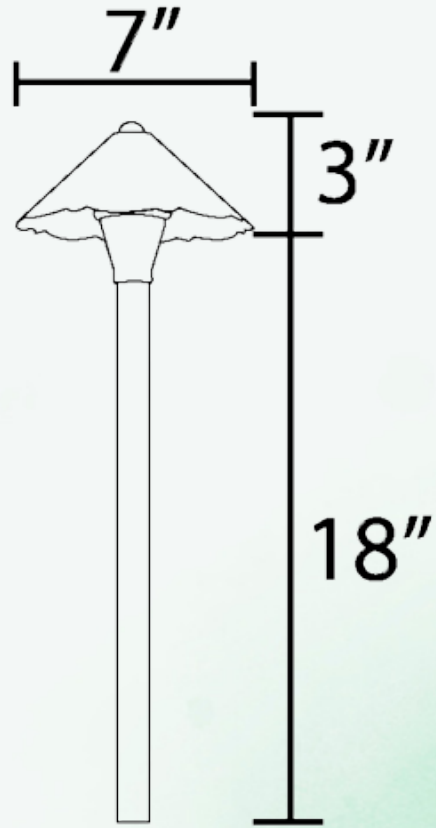

ABBA

LIGHTING USA

12V Landscape Light Specialist

- **POWER:**
G4 LED 12V
(SOLD SEARATELY)
- **BODY:**
HEAVY DUTY
CAST BRASS

- **FINISH:**
NATURAL BRASS
- **INCLUDED:**
ABS GROUND SPIKE
- **WATERPROOF RATING:**
IP65