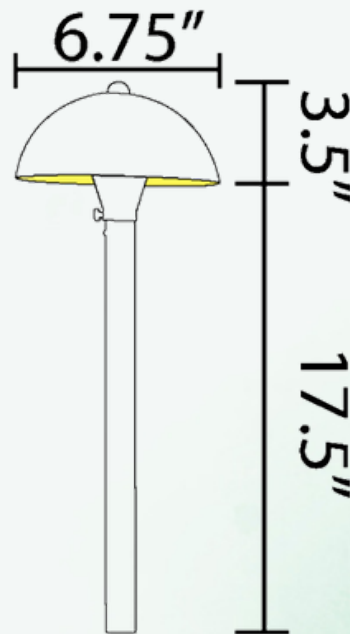

ABBA

LIGHTING USA

12V Landscape Light Specialist

- **POWER:**
G4 LED 12V
(SOLD SEARATELY)
- **BODY:**
HEAVY DUTY
CAST BRASS
- **FINISH:**
NATURAL BRASS
- **INCLUDED:**
ABS GROUND SPIKE
- **WATERPROOF RATING:**
IP65