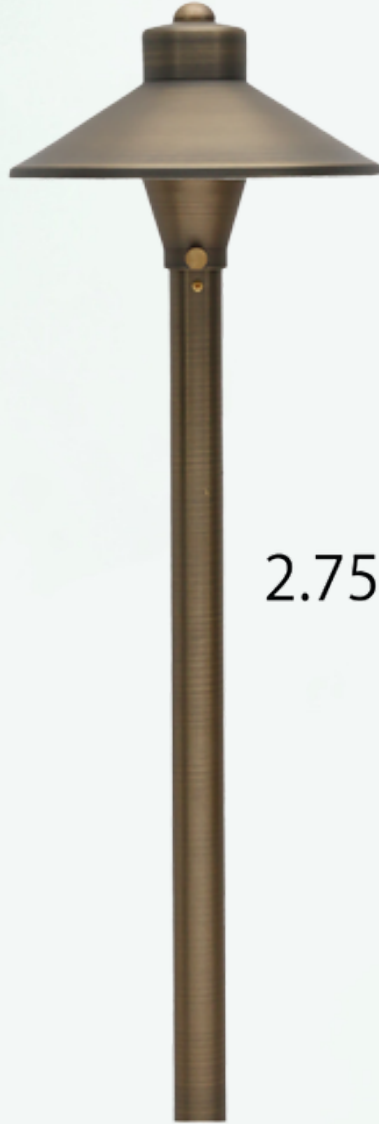

# ABBA

LIGHTING USA

12V Landscape Light Specialist

- **POWER:**  
G4 12V LED  
(SOLD SEPARATELY)
- **BODY:**  
HEAVY DUTY  
CAST BRASS

- **FINISH:**  
NATURAL BRASS
- **INCLUDED:**  
ABS GROUND SPIKE

## PLB03 SPEC SHEET

[www.ABBALightingUSA.com](http://www.ABBALightingUSA.com)