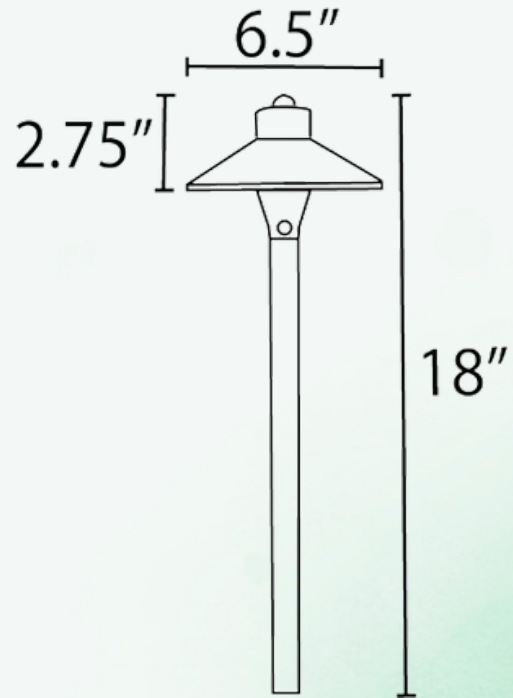

# ABBA

LIGHTING USA

12V Landscape Light Specialist

- **POWER:**  
G4 12V LED  
(SOLD SEPARATELY)
- **BODY:**  
HEAVY DUTY  
CAST BRASS

- **FINISH:**  
NATURAL BRASS
- **INCLUDED:**  
ABS GROUND SPIKE